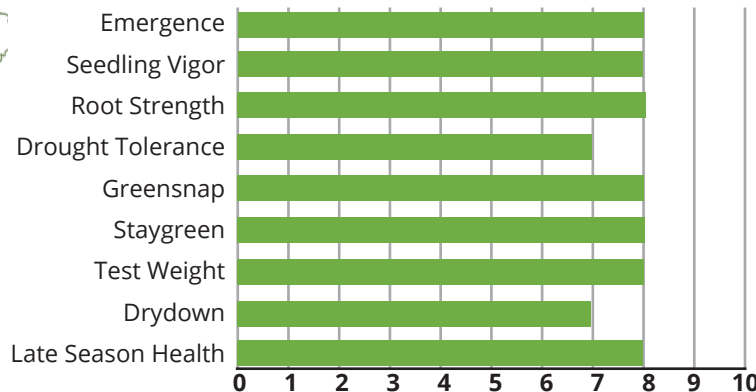

## Viking 0.85-00P

- Consistently good yield performance across environments and years
- Related to Viking 0.84-95UP
- Very good drought tolerance, moves well across SD and northern NE
- Healthy plant with above average tolerance to Tar Spot, moves east well
- Strong stalks and roots, very good intactness
- Average test weight

### Area of Adaptation

### Agronomic Traits