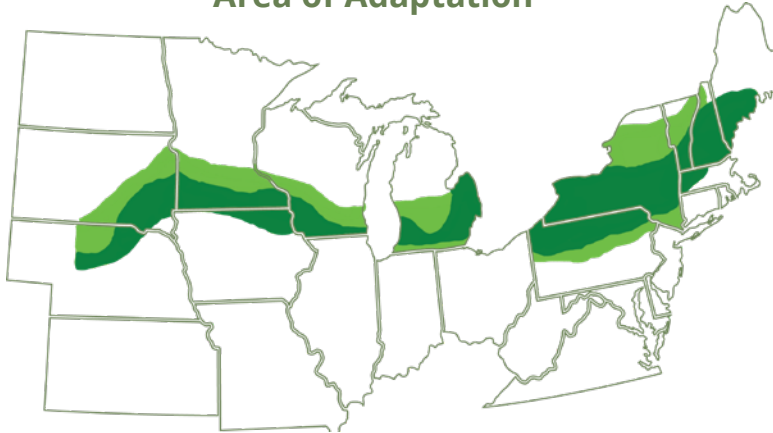

102-DAY RM

CORN

EXCELLENT EMERGENCE & AGRONOMICS

Viking 0.46-02P

- Consistent strong yields from central NE to NY
- Semi-flex ear with very good test weight
- Very good stalks and roots
- Medium-tall, healthy plant with good fall intactness

Area of Adaptation

Agronomic Traits

DISEASE TOLERANCE

Gray Leaf Spot	Avg
Southern Leaf Blight	Excellent
Northern Leaf Blight	Good
Eye Spot	ID
Goss's Wilt	Excellent
Stalk Anthracnose	Avg
Leaf Anthracnose	Avg
Common Rust	Good