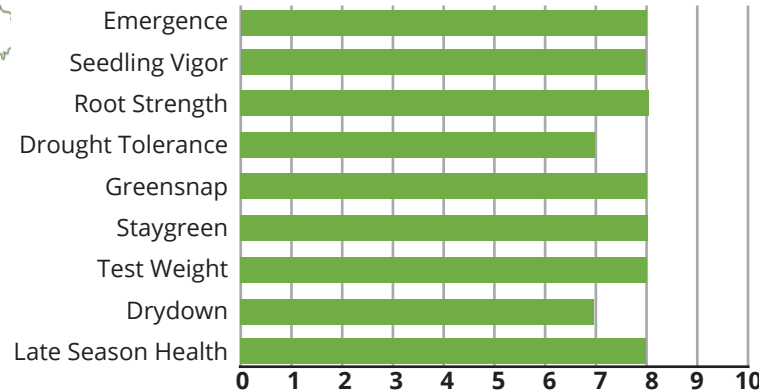

102-DAY RM

CORN

EXCELLENT EMERGENCE & AGRONOMICS

Viking 0.46-02P

- Consistent strong yields from central NE to NY
- Semi-flex ear with very good test weight
- Very good stalks and roots
- Medium-tall, healthy plant with good fall intactness

Area of Adaptation

Agronomic Traits

DISEASE TOLERANCE

Gray Leaf Spot	Avg
Southern Leaf Blight	Excellent
Northern Leaf Blight	Good
Eye Spot	ID
Goss's Wilt	Excellent
Stalk Anthracnose	Avg
Leaf Anthracnose	Avg
Common Rust	Good