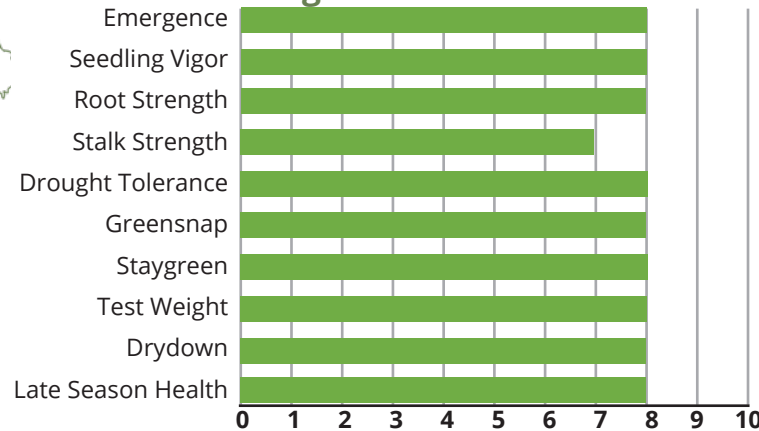

Agronomic Traits

DISEASE TOLERANCE

Gray Leaf Spot	Good
Southern Leaf Blight	ID
Northern Leaf Blight	Good
Eye Spot	Avg
Goss's Wilt	Good
Stalk Anthracnose	Avg
Leaf Anthracnose	Avg
Common Rust	Good

PLANTING & ENVIRONMENTS

Population	28-34,000
High-Pop. Suitability	HR
Soil Type	All
Cold Soil/No Till	HR
Corn-on-Corn	NR
High Yield	HR
Moderate Yield	HR
Low/Stressed Yield	HR

PLANT CHARACTERISTICS

Plant Height	8
Ear Height	8
Ear Type	Semi-Flex
Cob Color	Red
Dual Purpose	HR
GDU to Flower	1150
GDU to Black Layer	2190

Rating Key

10 - Best, 9 - Excellent, 8 - Above Avg., 7 - Average, 6 - Below Avg., 5 - Well Below Avg.

HR - Highly Recommended, R - Recommended, NR - Not Recommended, ID - Insufficient Data