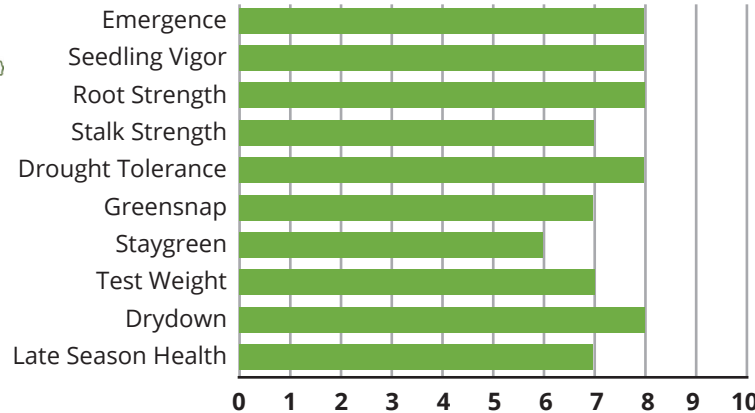

OUTSTANDING YIELD AND AGRONOMICS

Viking 42-92

- 3 years of outstanding performance in yield trials and on farms
- Impressive yields across varying soil types, populations, and environmental conditions
- Strong stalks and roots give you harvest flexibility
- Very good seedling vigor for early planting
- Medium-tall plant tested well as a dual-purpose silage hybrid
- Moves south well as an early hybrid

Available as

99% GMO FREE

Area of Adaptation

Agronomic Traits

DISEASE TOLERANCE

Gray Leaf Spot	Avg
Southern Leaf Blight	ID
Northern Leaf Blight	Very Good
Eye Spot	Below Avg
Goss's Wilt	Below Avg
Stalk Anthracnose	Avg
Leaf Anthracnose	Avg
Common Rust	Avg

PLANTING & ENVIRONMENTS

Population	28-36,000
High-Pop. Suitability	HR
Soil Type	Med - Hvy
Cold Soil/No Till	R
Corn-on-Corn	R
High Yield	HR
Moderate Yield	HR
Low/Stressed Yield	R

PLANT CHARACTERISTICS

Plant Height	8
Ear Height	7
Ear Type	Semi-Flex
Cob Color	Pink
Dual Purpose	Yes
GDU to Flower	1190
GDU to Black Layer	2260
Herbicide Sensitivity	None