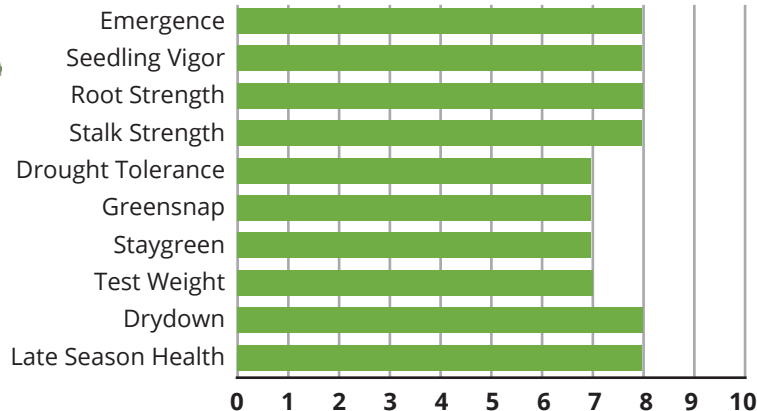

Agronomic Traits

DISEASE TOLERANCE

Gray Leaf Spot	Avg
Southern Leaf Blight	ID
Northern Leaf Blight	Very Good
Eye Spot	Avg
Goss's Wilt	Below Avg
Stalk Anthracnose	Avg
Leaf Anthracnose	Avg
Common Rust	Avg

PLANTING & ENVIRONMENTS

Population	30-36,000
High-Pop. Suitability	HR
Soil Type	Med - Hvy
Cold Soil/No Till	R
Corn-on-Corn	R
High Yield	HR
Moderate Yield	HR
Low/Stressed Yield	R

PLANT CHARACTERISTICS

Plant Height	7
Ear Height	7
Ear Type	Semi-Flex
Cob Color	Red
Dual Purpose	No
GDU to Flower	1275
GDU to Black Layer	2380
Herbicide Sensitivity	None

Rating Key

10 - Best, 9 - Excellent, 8 - Above Avg., 7 - Average, 6 - Below Avg., 5 - Well Below Avg.

HR - Highly Recommended, R - Recommended, NR - Not Recommended, ID - Insufficient Data

info@alseed.com

(800) 352-5247

www.alseed.com