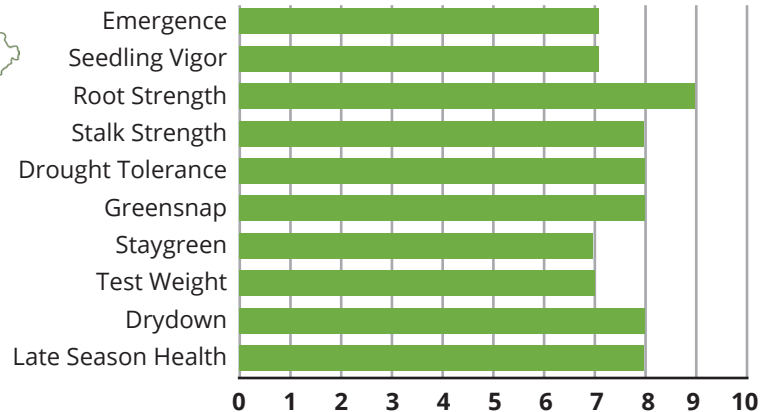

THE KILLER 100-DAY **Viking 99-00**

- Outstanding top-end yield potential with strong agronomics
- Very strong stalk and root strength
- Good overall plant health (including Goss' Wilt tolerance)
- Very good drought tolerance
- Widely adapted east to west across all soil types and most management systems
- Very good late-season intactness allows for harvest flexibility

Area of Adaptation

Agronomic Traits

DISEASE TOLERANCE

Gray Leaf Spot	Avg
Southern Leaf Blight	ID
Northern Leaf Blight	Good
Eye Spot	Very Good
Goss' Wilt	Very Good
Stalk Anthracnose	Very Good
Leaf Anthracnose	Good
Common Rust	Good