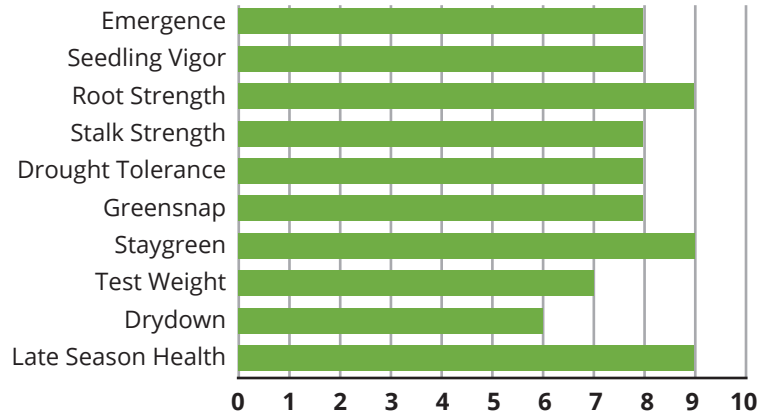

108-DAY RM

CORN

OUTSTANDING YIELD AND AGRONOMICS
Viking 48-08PGS

- Topped out full-season yield trials in 2017 (253 bu/A average 2017)
- Excellent emergence and response to high populations and intensive management
- Exceptional tolerance to Goss's Wilt, NCLB, and GLS
- Strong roots and stalks
- Good ear-flex and defense for tougher environments

Available as

Area of Adaptation

Agronomic Traits

DISEASE TOLERANCE

Gray Leaf Spot	Very Good
Southern Leaf Blight	Avg
Northern Leaf Blight	Excellent
Eye Spot	ID
Goss's Wilt	Excellent
Stalk Anthracnose	Good
Leaf Anthracnose	Good
Common Rust	Very Good