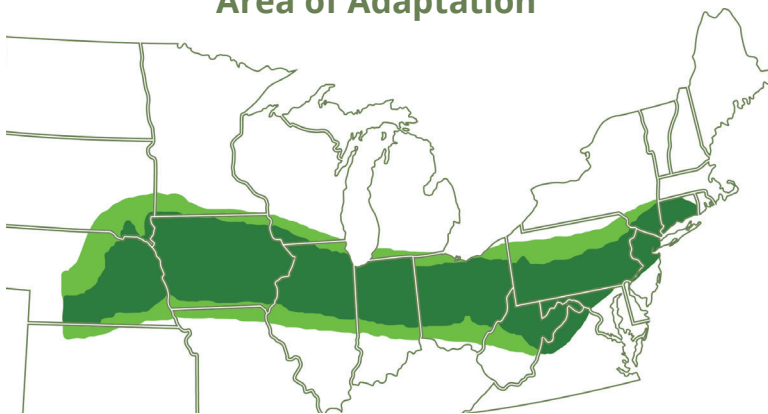

108-DAY RM

CORN

OUTSTANDING YIELD AND AGRONOMICS
Viking 48-08PGS

- Topped out full-season yield trials in 2017 (253 bu/A average 2017)
- Excellent emergence and response to high populations and intensive management
- Exceptional tolerance to Goss's Wilt, NCLB, and GLS
- Strong roots and stalks
- Good ear-flex and defense for tougher environments

Available as

Area of Adaptation

Agronomic Traits

DISEASE TOLERANCE

Gray Leaf Spot	Very Good
Southern Leaf Blight	Avg
Northern Leaf Blight	Excellent
Eye Spot	ID
Goss's Wilt	Excellent
Stalk Anthracnose	Good
Leaf Anthracnose	Good
Common Rust	Very Good