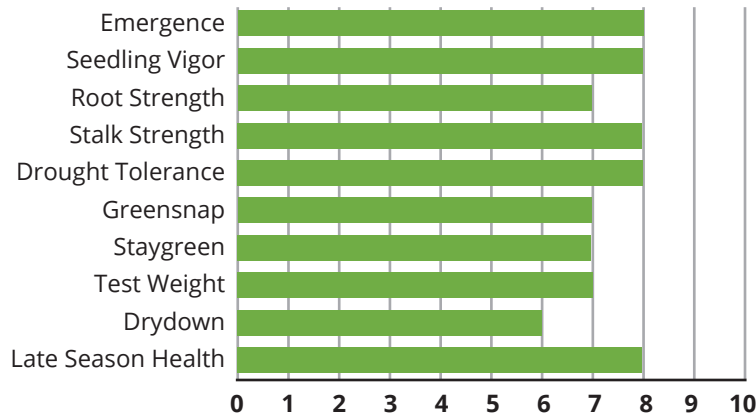

114-DAY RM

TREMENDOUS YIELDS FOR GRAIN OR SILAGE

Viking O.82-14PGS

- Tropical genetics, well-adapted to southern Corn Belt
- Grain and silage yields competing with best-available conventionals
- Medium-tall hybrid with above average emergence
- Girthy, flex ears, below-average grain test weight
- Very good tolerance to Southern Rust, Goss's Wilt, and NCLB

Available as

Area of Adaptation

Agronomic Traits

DISEASE TOLERANCE

Gray Leaf Spot	Good
Southern Leaf Blight	Good
Northern Leaf Blight	Very Good
Eye Spot	Avg
Goss's Wilt	Very Good
Stalk Anthracnose	Good
Leaf Anthracnose	Good
Common Rust	Very Good