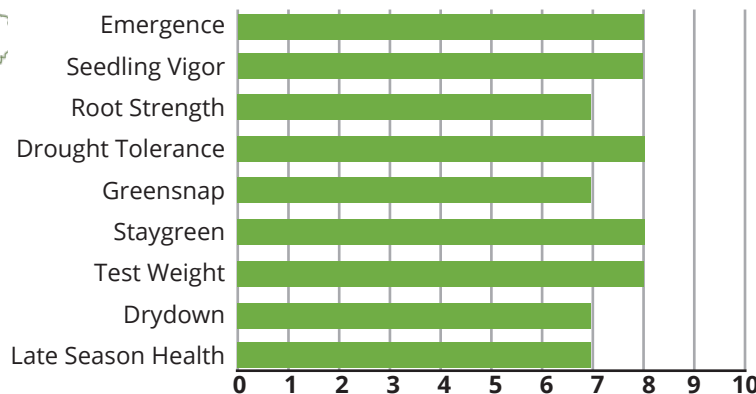

Agronomic Traits

DISEASE TOLERANCE

Gray Leaf Spot	Avg
Southern Leaf Blight	ID
Northern Leaf Blight	Avg
Eye Spot	Avg
Goss's Wilt	Below Avg
Stalk Anthracnose	ID
Leaf Anthracnose	ID
Common Rust	Good

PLANTING & ENVIRONMENTS

Population	24-34,000
High-Pop. Suitability	R
Soil Type	All
Cold Soil/No Till	HR
Corn-on-Corn	NR
High Yield	HR
Moderate Yield	HR
Low/Stressed Yield	HR

PLANT CHARACTERISTICS

Plant Height	9
Ear Height	7
Ear Type	Semi-Flex
Cob Color	Pink
Dual Purpose	8
GDU to Flower	1180
GDU to Black Layer	2300

Rating Key

10 - Best, 9 - Excellent, 8 - Above Avg., 7 - Average, 6 - Below Avg., 5 - Well Below Avg.

HR - Highly Recommended, R - Recommended, NR - Not Recommended, ID - Insufficient Data

info@alseed.com

(800) 352-5247

www.alseed.com