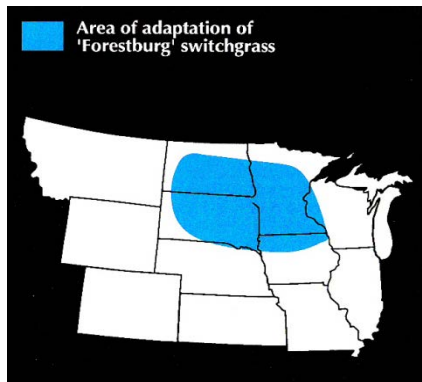

Switchgrass Varieties

Variety	Ecotype	Maximum Height (In.)	Latitude	Minimum Annual Precipitation Needed*	Maturity
Cave-In-Rock	Intermediate	60" (150 cm)	38°	25" (64 cm)	Mid-late
Dacotah	Upland	60" (150 cm)	46°	20" (50 cm)	Early
Sunburst	Upland	75" (188 cm)	43°	20" (50 cm)	Early
Forestburg	Upland	60" (150 cm)	46°	25" (64 cm)	Early

Planting Ranges for Switchgrass Varieties

Forestburg

Dacotah

Sunburst

Cave-In-Rock