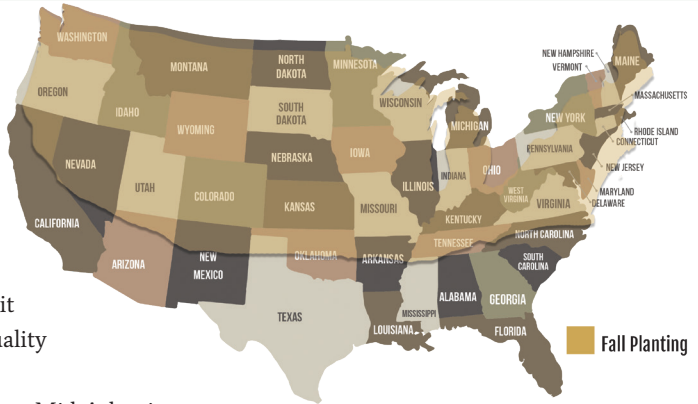

Showtime[™]

TRITICALE

Key Attributes:

- Winter
- Awnless
- Late maturity
- Tolerant of rust
- Good straw strength
- Good fall seedling vigor
- Very winterhardy
- High tillering
- Prostrate fall growth habit
- High silage yields and quality
- Medium plant height
- Adapted widely throughout Mid-Atlantic, Central Plains, and Northern US

2025 Plymouth Indiana Trials: Tons Per Acre @ 35% DM